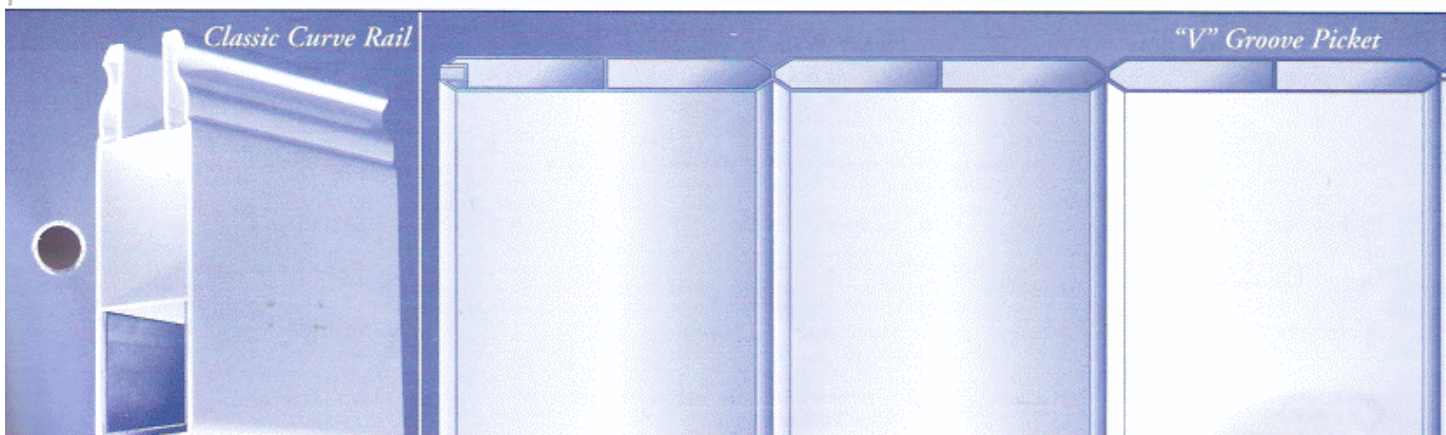

INTRODUCING LEXINGTON PRIVACY FENCE

Featuring the "V" Groove Design

The Smart Choice for Value

SIGNATURE STYLE

- "V" groove picket
- Classic Curve rail design

LASTING PERFORMANCE

- Steel reinforced bottom rail
- Tongue-n-Groove pickets
- Limited lifetime warranty

FAST & EASY INSTALLATION

- Pre-formed channel rails
- 11-3/8" wide picket
- 8' centers

Bufftech is pleased to introduce a new addition to our privacy fence product line. The Lexington privacy fence offers dependable performance at an economical price, making it a wise choice for customers looking for great value in a vinyl fence.

The following matrix compares the features of Bufftech's Chesterfield privacy fence with the new Lexington privacy fence.

	CHESTERFIELD PRIVACY	LEXINGTON PRIVACY
Colors	White, Tan, Clay, Grey	White
Accents	Victorian, Lattice, Thru 	None
Fence Height (nominal)	72" nominal 6' 	68" nominal 6' 
Available Sizes	4', 5', 6' 7', 8' high	6' high
Section Width	8'	8'
Racking	5°	Minimal Racking (needs to be field cut)
Deco Rail	2" x 6" Classic Curve 	1-1/2" x 5-1/2" 
Reinforced Bottom Rail	Steel Reinforced	Steel Reinforced
Post Wall Thickness	Heavy Wall 	Regular Wall 
Post Height	108"	96"
Picket Wall Thickness	Heavy Wall .060" T&G 	Regular Wall .050" T&G 
Picket Size	7/8" deep x 7" wide	5/8" deep x 11-3/8"
Picket Quantity	13	8
Warranty	Lifetime	Lifetime