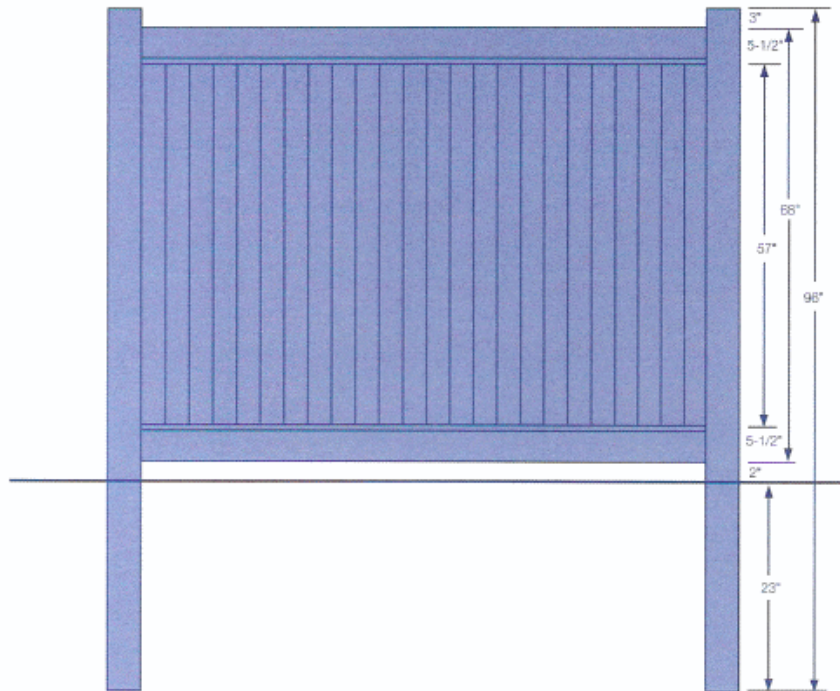

INTRODUCING LEXINGTON PRIVACY FENCE

Featuring the "V" Groove Design

The Smart Choice for Value

SIGNATURE STYLE

- "V" groove picket
- Classic Curve rail design

LASTING PERFORMANCE

- Steel reinforced bottom rail
- Tongue-n-Groove pickets
- Limited lifetime warranty

FAST & EASY INSTALLATION

- Pre-formed channel rails
- 11-3/8" wide picket
- 8' centers

Bufftech is pleased to introduce a new addition to our privacy fence product line. The Lexington privacy fence offers dependable performance at an economical price, making it a wise choice for customers looking for great value in a vinyl fence.

The following matrix compares the features of Bufftech's Chesterfield privacy fence with the new Lexington privacy fence.

	CHESTERFIELD PRIVACY	LEXINGTON PRIVACY
Colors	White, Tan, Clay, Grey	White
Accents	Victorian, Lattice, Thru 	None
Fence Height (nominal)	72" nominal 6' 	68" nominal 6' 
Available Sizes	4', 5', 6' 7', 8' high	6' high
Section Width	8'	8'
Racking	5°	Minimal Racking (needs to be field cut)
Deco Rail	2" x 6" Classic Curve 	1-1/2" x 5-1/2" 
Reinforced Bottom Rail	Steel Reinforced	Steel Reinforced
Post Wall Thickness	Heavy Wall 	Regular Wall 
Post Height	108"	96"
Picket Wall Thickness	Heavy Wall .060" T&G 	Regular Wall .050" T&G 
Picket Size	7/8" deep x 7" wide	5/8" deep x 11-3/8"
Picket Quantity	13	8
Warranty	Lifetime	Lifetime